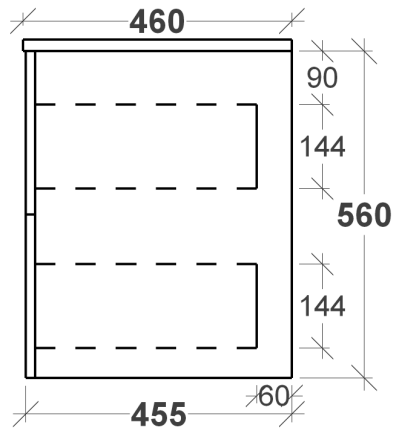

KENSINGTON VANITY SPECIFICATIONS

RIFCO
EST. 1975

SINGLE DRAWER SIDE VIEW

SINGLE DRAWER FRONT VIEW

ALL SIZES SHOWN ARE NOMINAL & SHOULD BE CHECKED PRIOR TO
INSTALLATION

KENSINGTON VANITY SPECIFICATIONS

RIFCO

EST. 1975

DOUBLE DRAWER SIDE VIEW

DOUBLE DRAWER FRONT VIEW

ALL SIZES SHOWN ARE NOMINAL & SHOULD BE CHECKED PRIOR TO
INSTALLATION