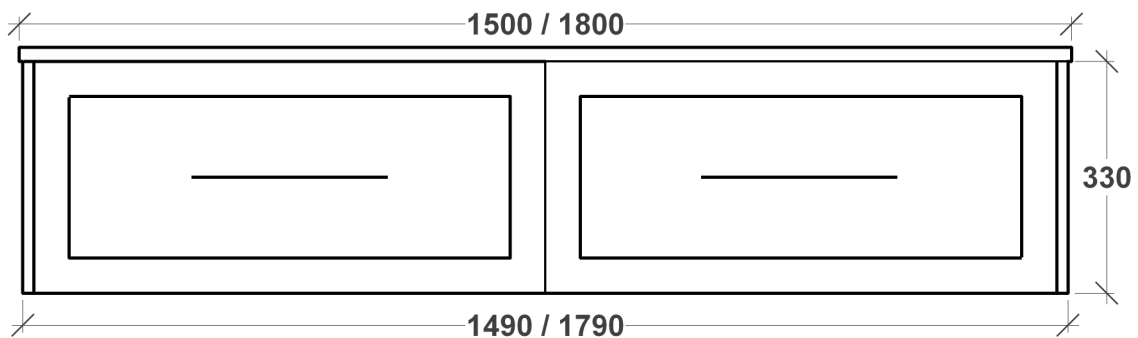

KENSINGTON VANITY SPECIFICATIONS

RIFCO
EST. 1975

SINGLE DRAWER SIDE VIEW

SINGLE DRAWER FRONT VIEW

ALL SIZES SHOWN ARE NOMINAL & SHOULD BE CHECKED PRIOR TO
INSTALLATION

KENSINGTON VANITY SPECIFICATIONS

RIFCO

EST. 1975

DOUBLE DRAWER SIDE VIEW

DOUBLE DRAWER FRONT VIEW

ALL SIZES SHOWN ARE NOMINAL & SHOULD BE CHECKED PRIOR TO
INSTALLATION