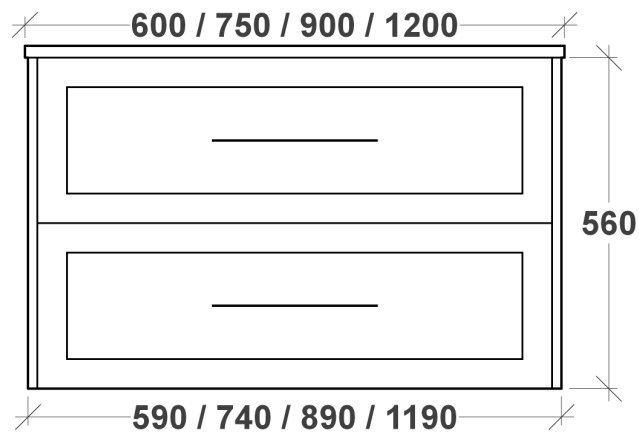

KENSINGTON VANITY SPECIFICATIONS

RIFCO
EST. 1975

SINGLE DRAWER SIDE VIEW

SINGLE DRAWER FRONT VIEW

ALL SIZES SHOWN ARE NOMINAL & SHOULD BE CHECKED PRIOR TO
INSTALLATION

KENSINGTON VANITY SPECIFICATIONS

RIFCO

EST. 1975

DOUBLE DRAWER SIDE VIEW

DOUBLE DRAWER FRONT VIEW

ALL SIZES SHOWN ARE NOMINAL & SHOULD BE CHECKED PRIOR TO
INSTALLATION