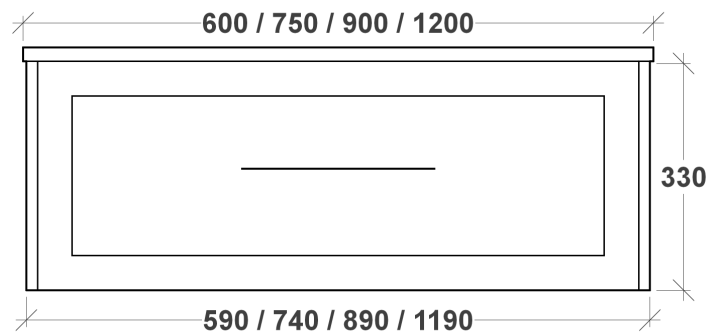

KENSINGTON VANITY SPECIFICATIONS

RIFCO
EST. 1975

SINGLE DRAWER SIDE VIEW

SINGLE DRAWER FRONT VIEW

ALL SIZES SHOWN ARE NOMINAL & SHOULD BE CHECKED PRIOR TO
INSTALLATION

KENSINGTON VANITY SPECIFICATIONS

RIFCO

EST. 1975

DOUBLE DRAWER SIDE VIEW

DOUBLE DRAWER FRONT VIEW

ALL SIZES SHOWN ARE NOMINAL & SHOULD BE CHECKED PRIOR TO
INSTALLATION