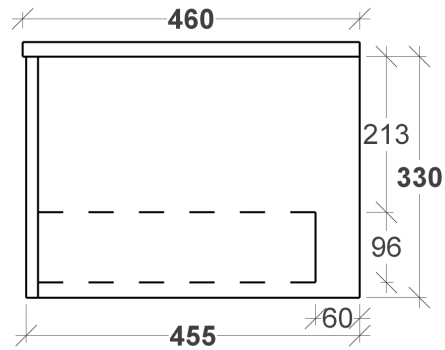

KENSINGTON VANITY SPECIFICATIONS

RIFCO
EST. 1975

SINGLE DRAWER SIDE VIEW

SINGLE DRAWER FRONT VIEW

ALL SIZES SHOWN ARE NOMINAL & SHOULD BE CHECKED PRIOR TO
INSTALLATION

KENSINGTON VANITY SPECIFICATIONS

RIFCO

EST. 1975

DOUBLE DRAWER SIDE VIEW

DOUBLE DRAWER FRONT VIEW

ALL SIZES SHOWN ARE NOMINAL & SHOULD BE CHECKED PRIOR TO
INSTALLATION