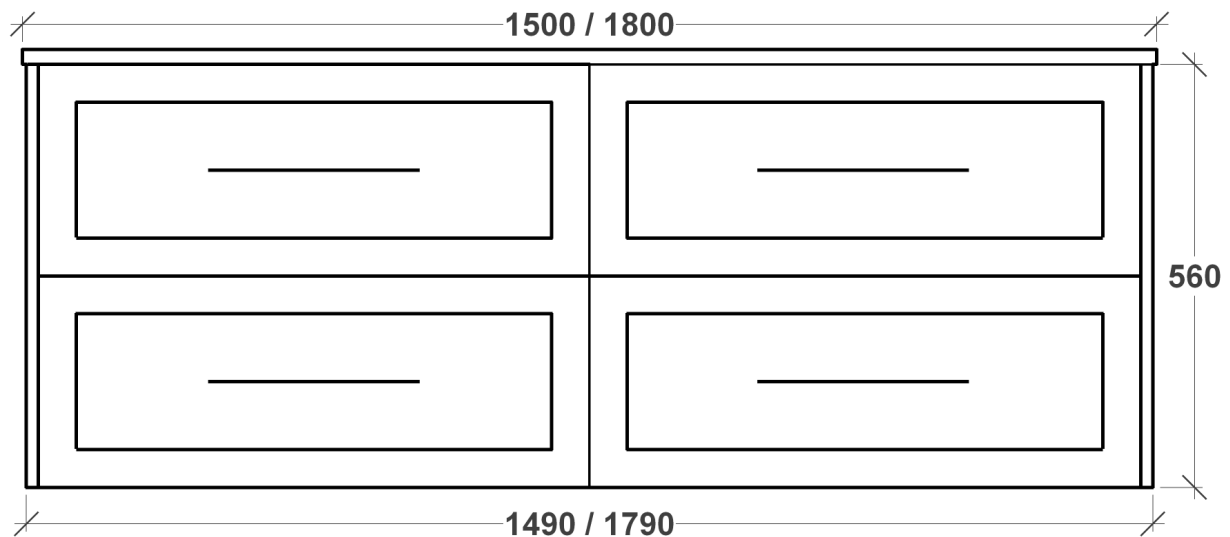

KENSINGTON VANITY SPECIFICATIONS

RIFCO
EST. 1975

SINGLE DRAWER SIDE VIEW

SINGLE DRAWER FRONT VIEW

ALL SIZES SHOWN ARE NOMINAL & SHOULD BE CHECKED PRIOR TO
INSTALLATION

KENSINGTON VANITY SPECIFICATIONS

RIFCO

EST. 1975

DOUBLE DRAWER SIDE VIEW

DOUBLE DRAWER FRONT VIEW

ALL SIZES SHOWN ARE NOMINAL & SHOULD BE CHECKED PRIOR TO
INSTALLATION